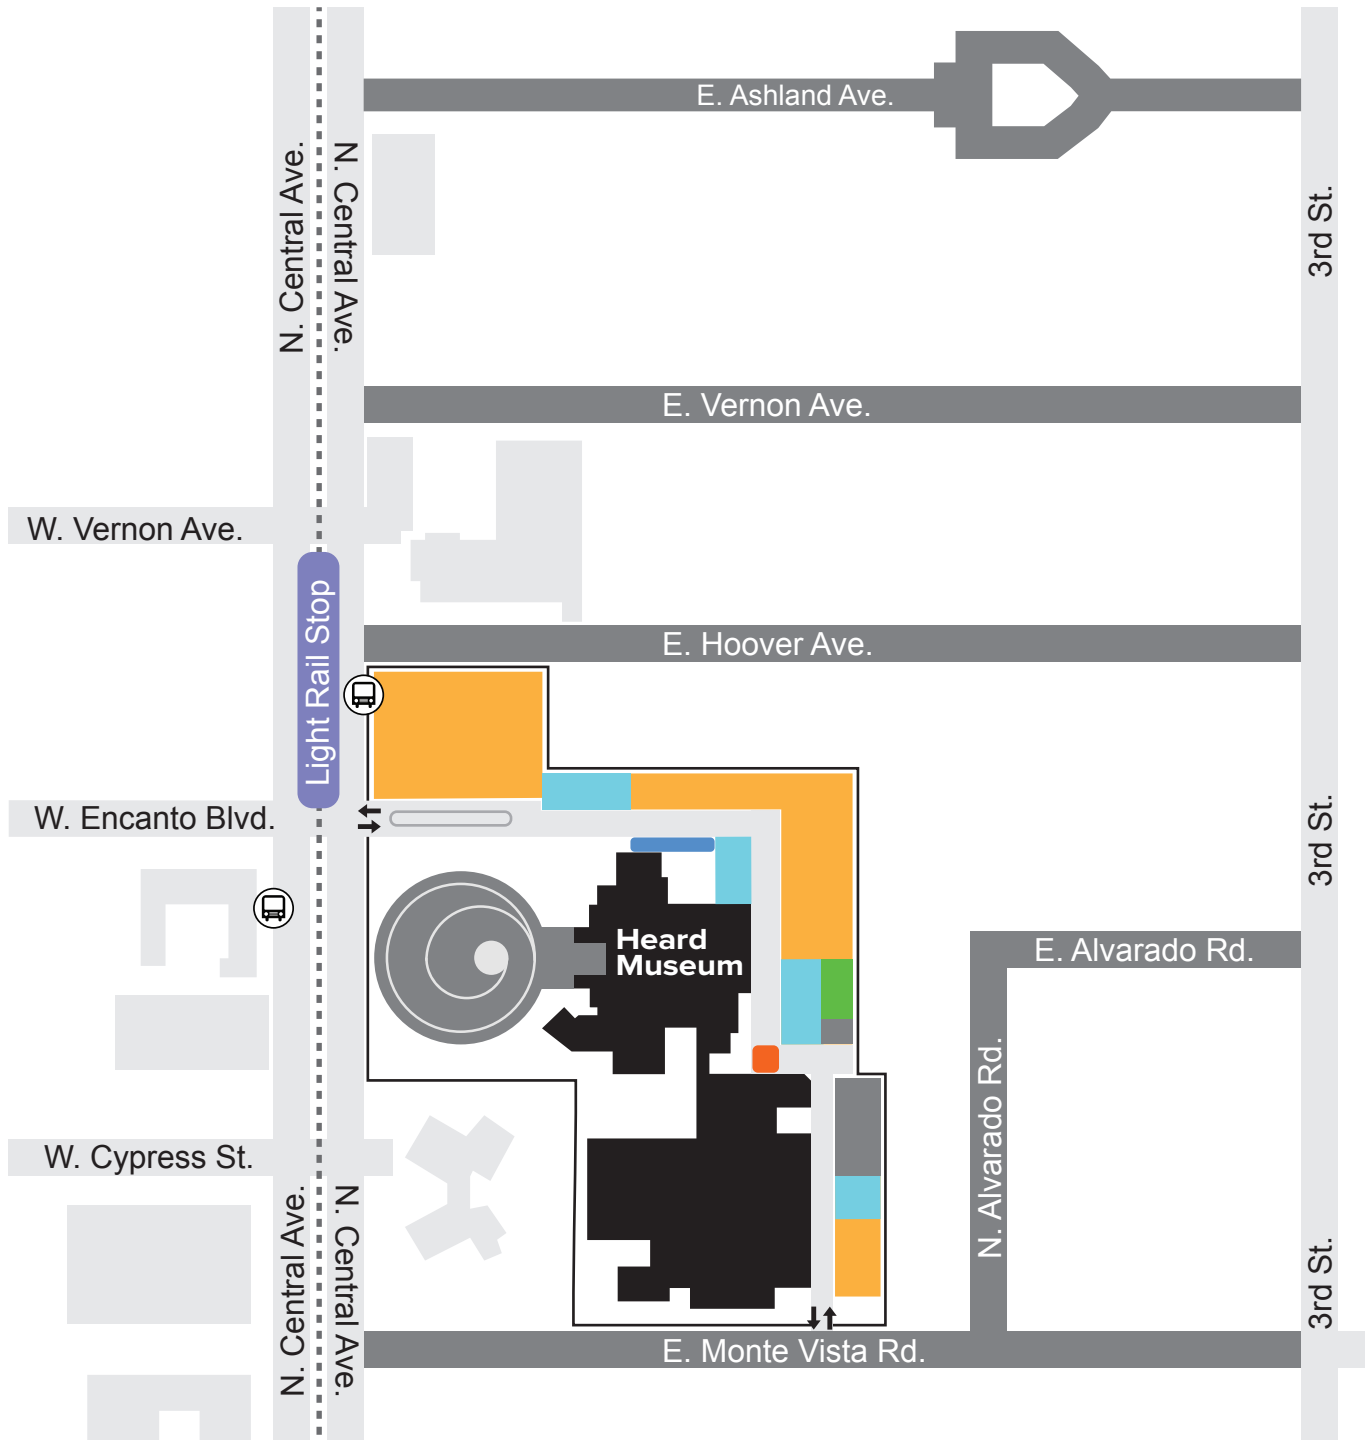

Heard Museum

Visitor Parking Map

- Visitor Parking
- ADA Parking
- EV Charging Space
- Bus Drop Off
- Ride Share Drop Off
- Reserved

NO PARKING ON NEIGHBORHOOD STREETS

- E. Ashland Ave.
- E. Monte Vista Rd.
- E. Vernon Ave.
- E. Alvarado Rd.
- E. Hoover Ave.
- N. Alvarado Rd.