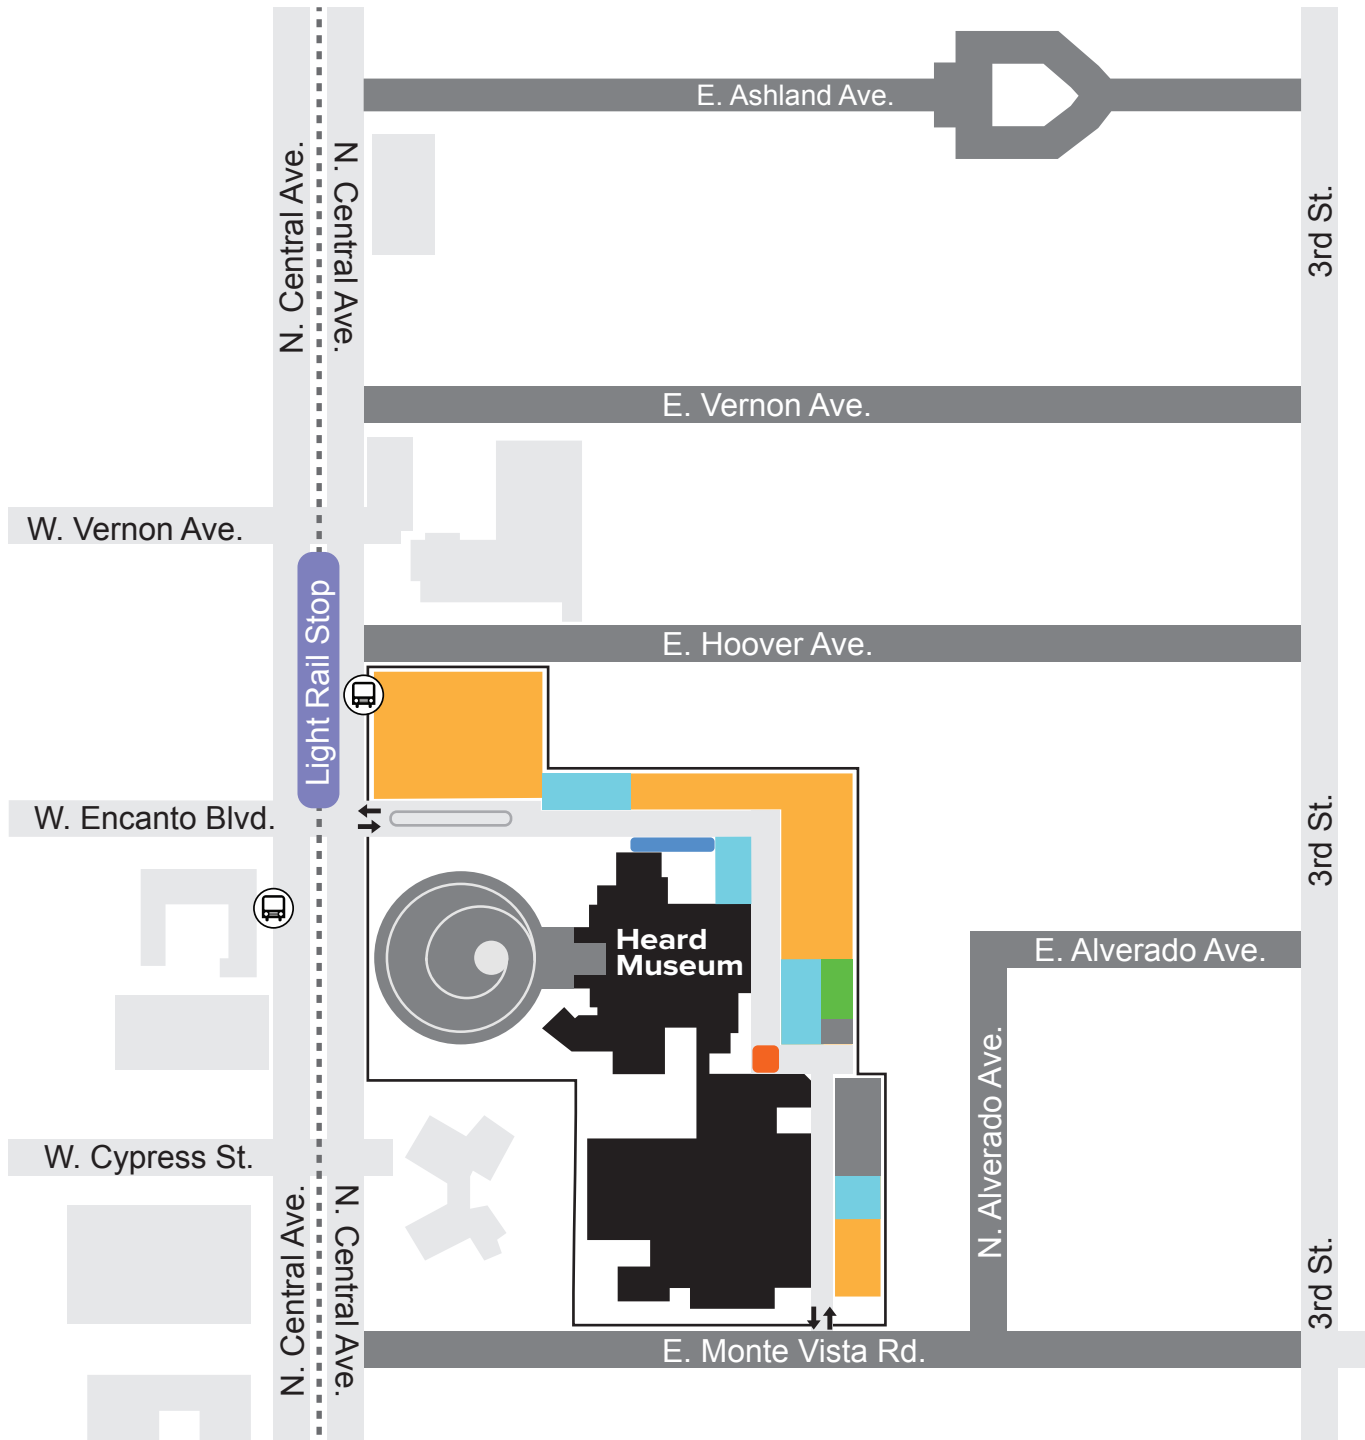

# Heard Museum

## Visitor Parking Map

-  Visitor Parking
-  ADA Parking 
-  EV Charging Space
-  Bus Drop Off
-  Ride Share Drop Off
-  Reserved

**NO PARKING ON NEIGHBORHOOD STREETS**

- E. Ashland Ave.
- E. Vernon Ave.
- E. Hoover Ave.
- N. Alvarado Rd.
- E. Vernon Ave.
- E. Monte Vista Rd.