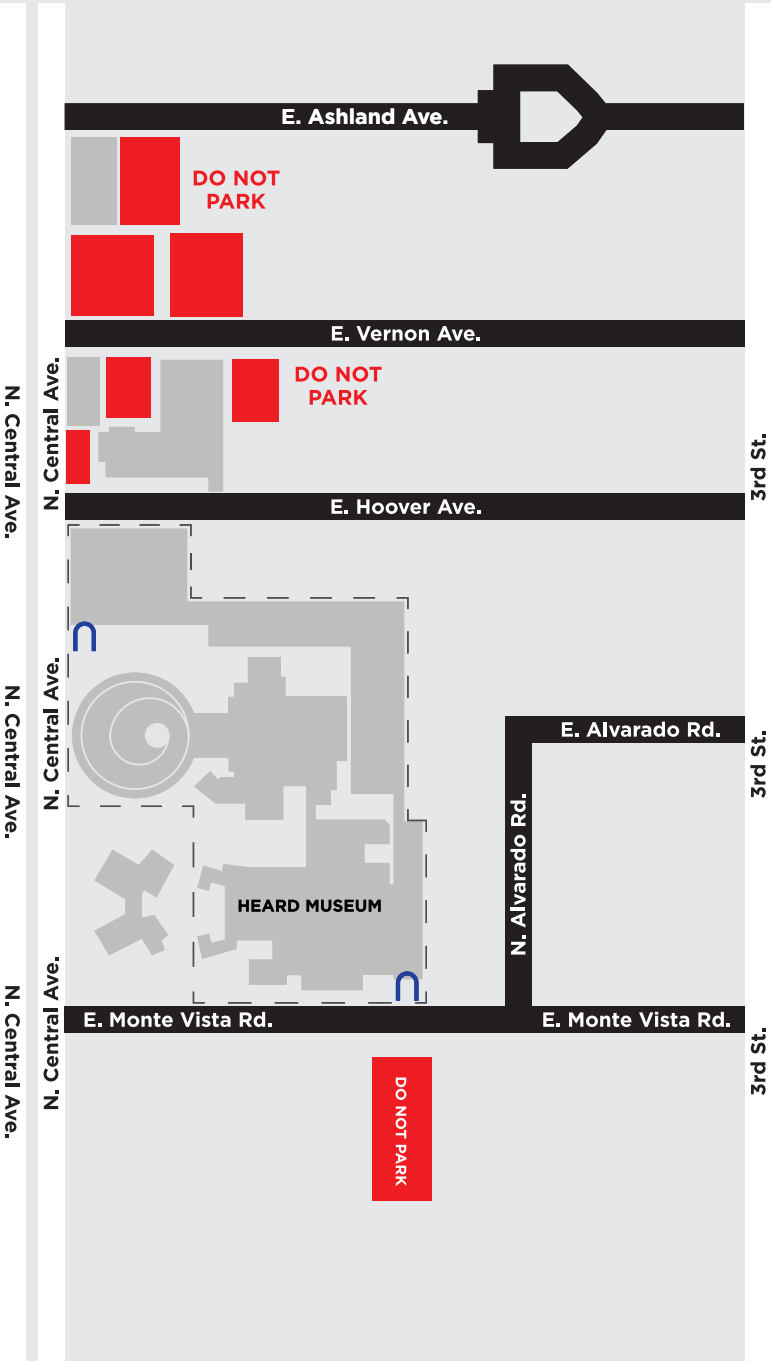

HEARD MUSEUM PARKING

FEB 26 - MAR 4, 2024

ENTER →

DO NOT ENTER ⬮

NO PARKING ON NEIGHBORHOOD STREETS

E. Ashland Ave. E. Hoover Ave. E. Alvarado Rd.
N. Alvarado Rd. E. Monte Vista Rd. E. Vernon Ave.

EVENT ENTRANCE