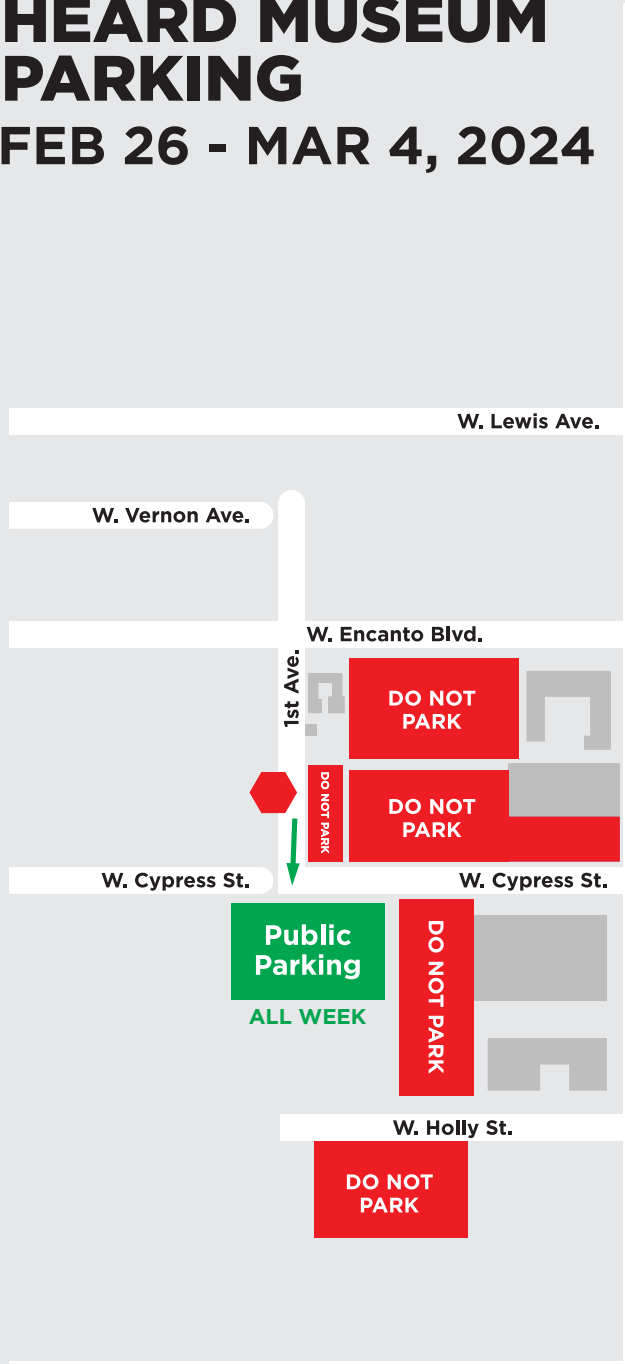

HEARD MUSEUM PARKING

FEB 26 - MAR 4, 2024

ENTER →

DO NOT ENTER ⬮

NO PARKING ON NEIGHBORHOOD STREETS

E. Ashland Ave. E. Hoover Ave. E. Alvarado Rd.
N. Alvarado Rd. E. Monte Vista Rd. E. Vernon Ave.

EVENT ENTRANCE