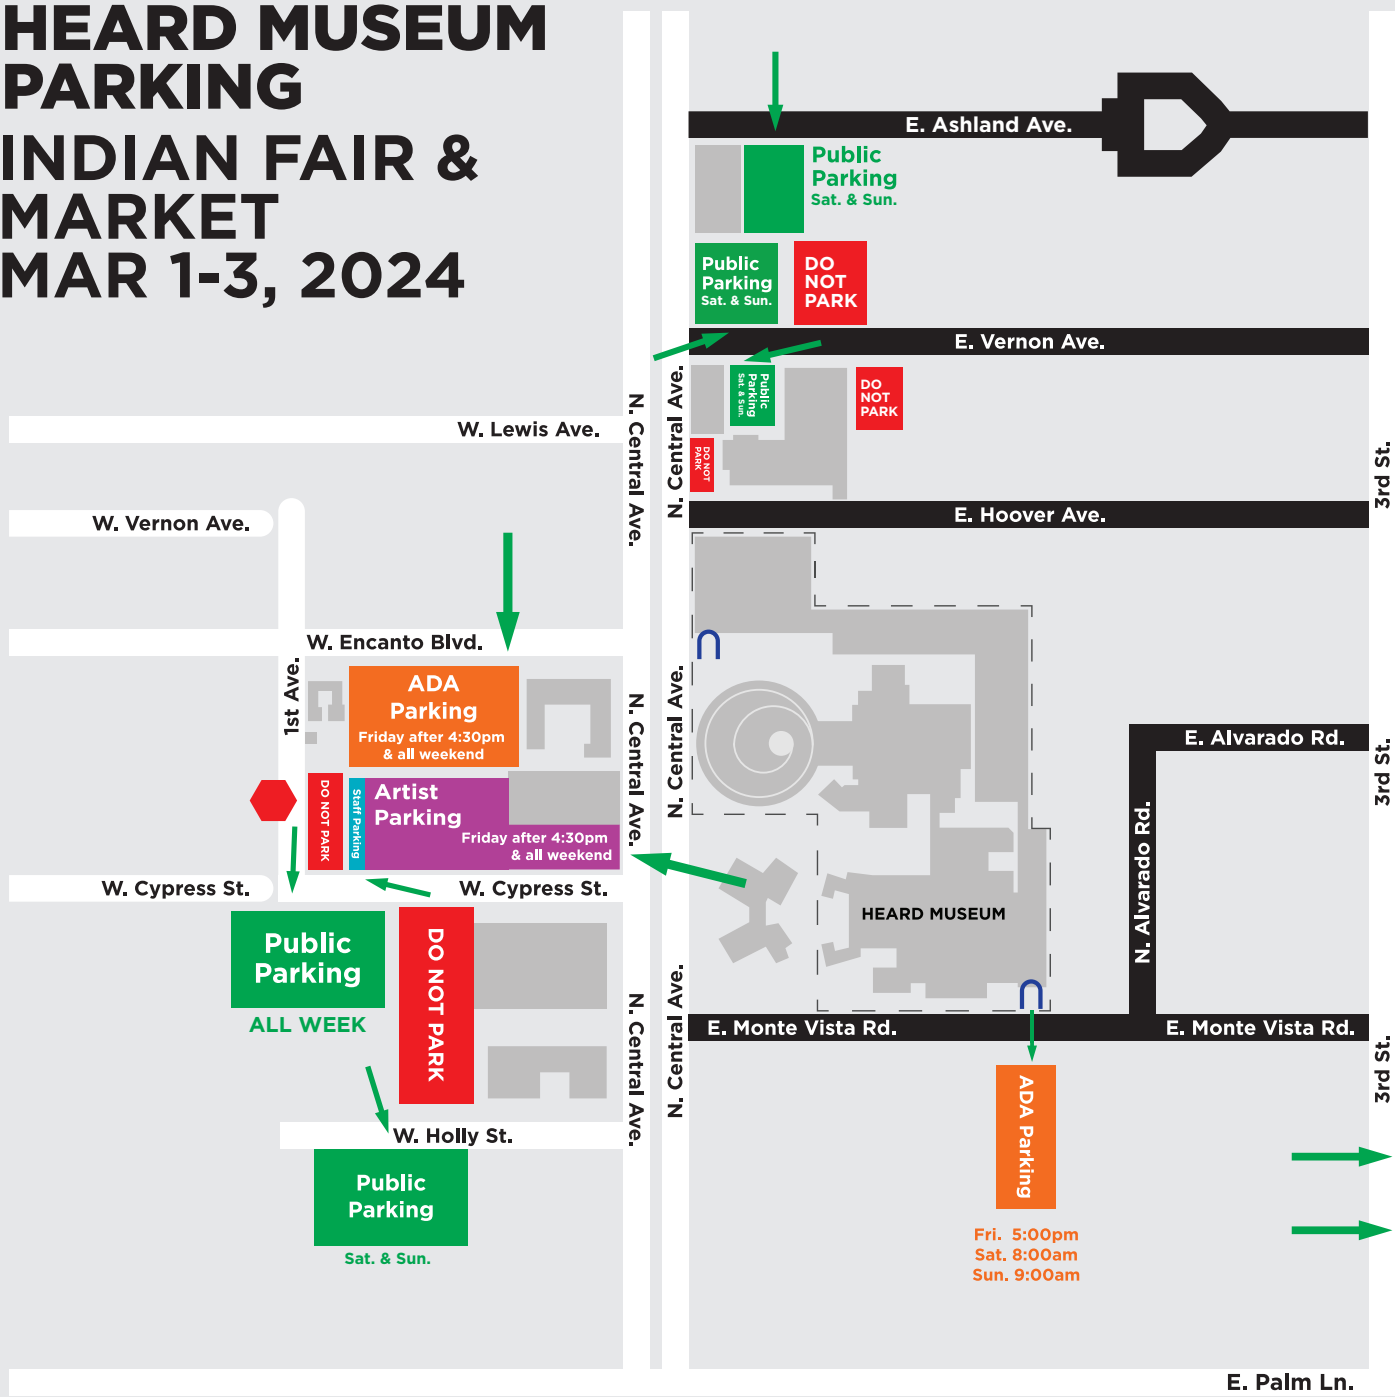

# HEARD MUSEUM PARKING INDIAN FAIR & MARKET MAR 1-3, 2024

**ENTER** →

**DO NOT ENTER** ⬮

**NO PARKING ON NEIGHBORHOOD STREETS**

- E. Ashland Ave. E. Hoover Ave. E. Alvarado Rd.
- N. Alvarado Rd. E. Monte Vista Rd. E. Vernon Ave.