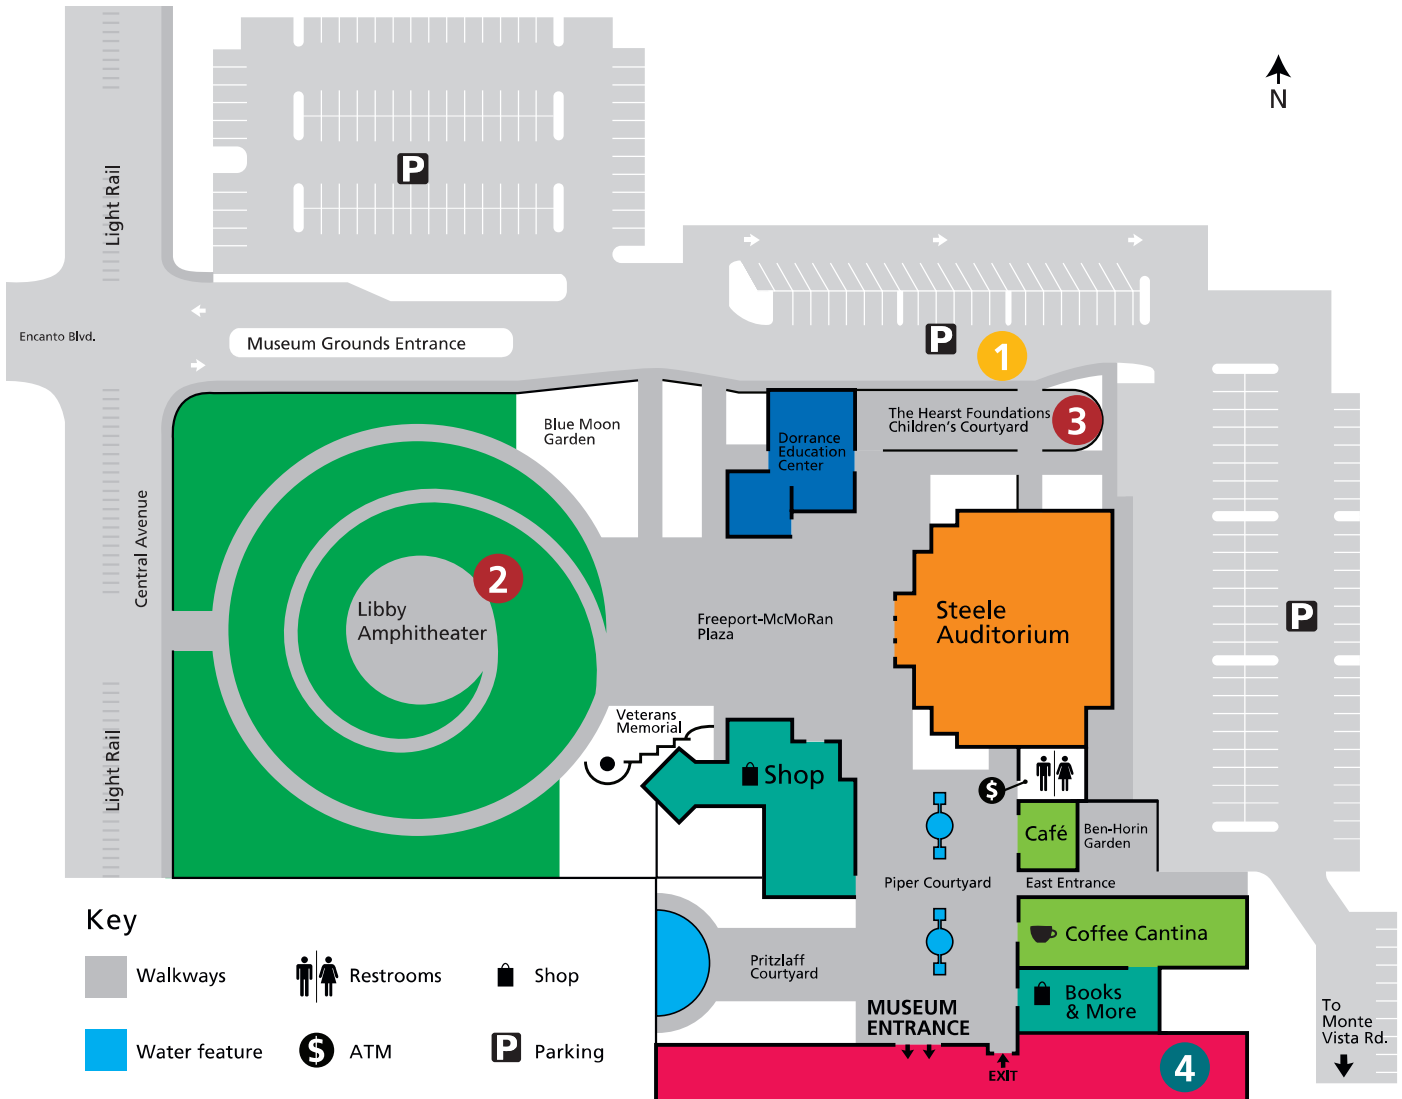

Heard Museum Campus

1 Bus Bay/Student Drop-Off

2 Libby Amphitheater
Lunch/Snack location option

3 Children's Courtyard
Lunch/Snack location option
Capacity: approximately 64 adults or 80 children

4 Restrooms inside the museum
(additional restrooms next to the Café)